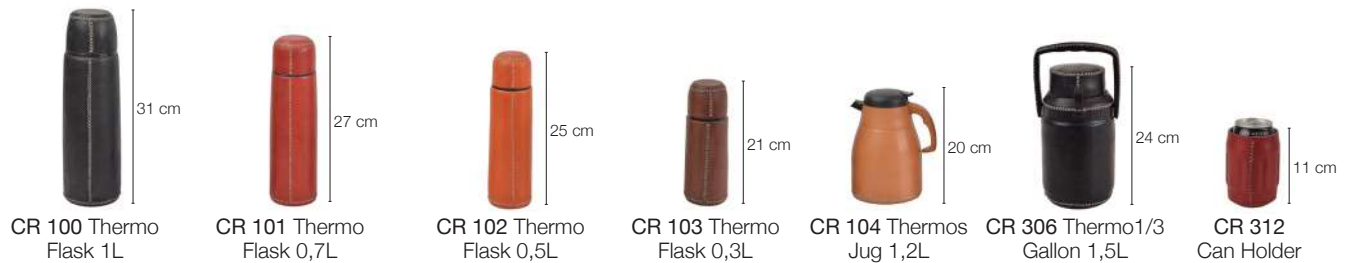

105 cm

Tableware

Coolers

Thermos

Coolboxes

Ice Buckets

Garden

Hangers