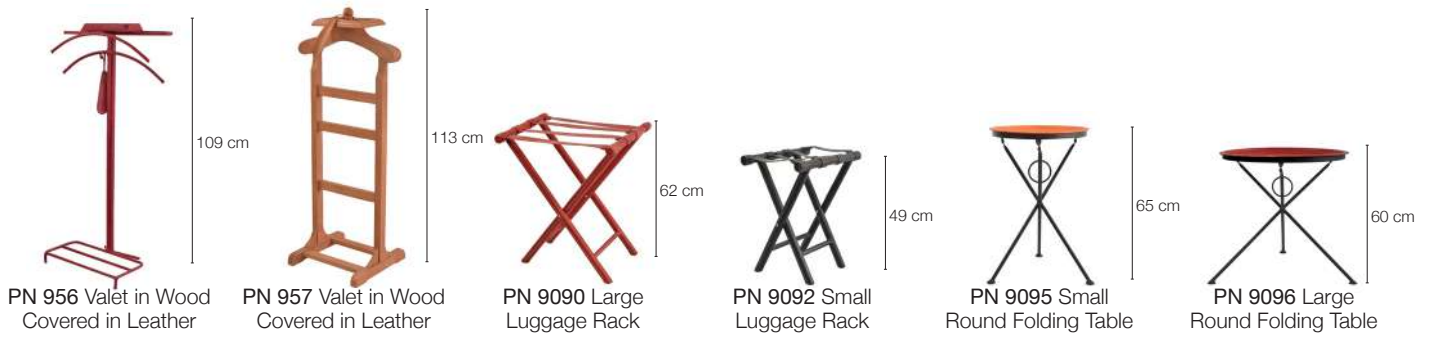

1,5 cm

PN 407 Console Iron & Leather Top

80 cm

PN 408 Set of 2 Side Tables

57 cm

PN 409 Side Table

56 cm

PN 410S Small Stand

55 cm

PN 410M Medium Stand

75 cm

PN 410L Large Stand

95 cm

PN 953 Small Towel Rack

80 cm

PN 954 Large Towel Rack

105 cm

Tableware

Coolers

Thermos

Coolboxes

Ice Buckets

Garden

Hangers