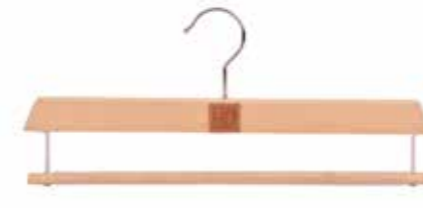

H 161 Hanger Trouser
Natural Beech Wood